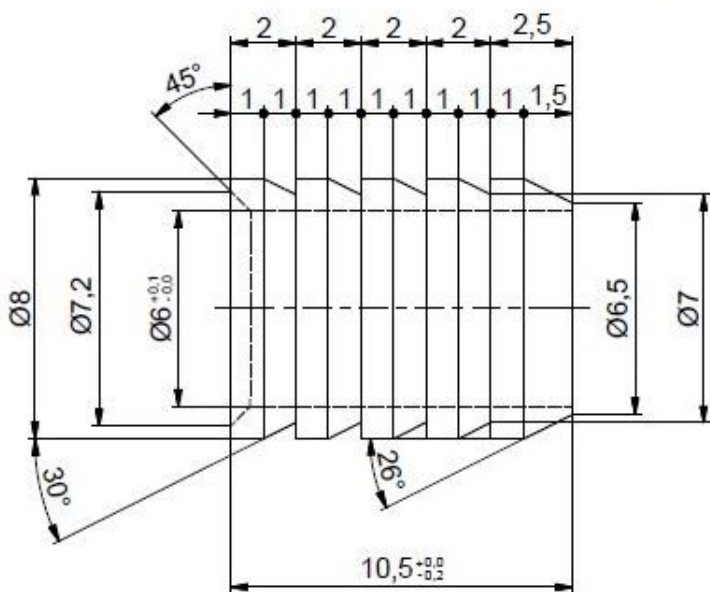

PRODUCT SHEET

Description:

Locating Pin 1140, Brass Natural, $\varnothing 8 \times 10,5 \text{mm}$, Female Part Only

Item number:

11.06.856-1

Units	Box	Carton	HS Code	Barcode
Pcs.	1000	4000	7415290000	
				5704866501545